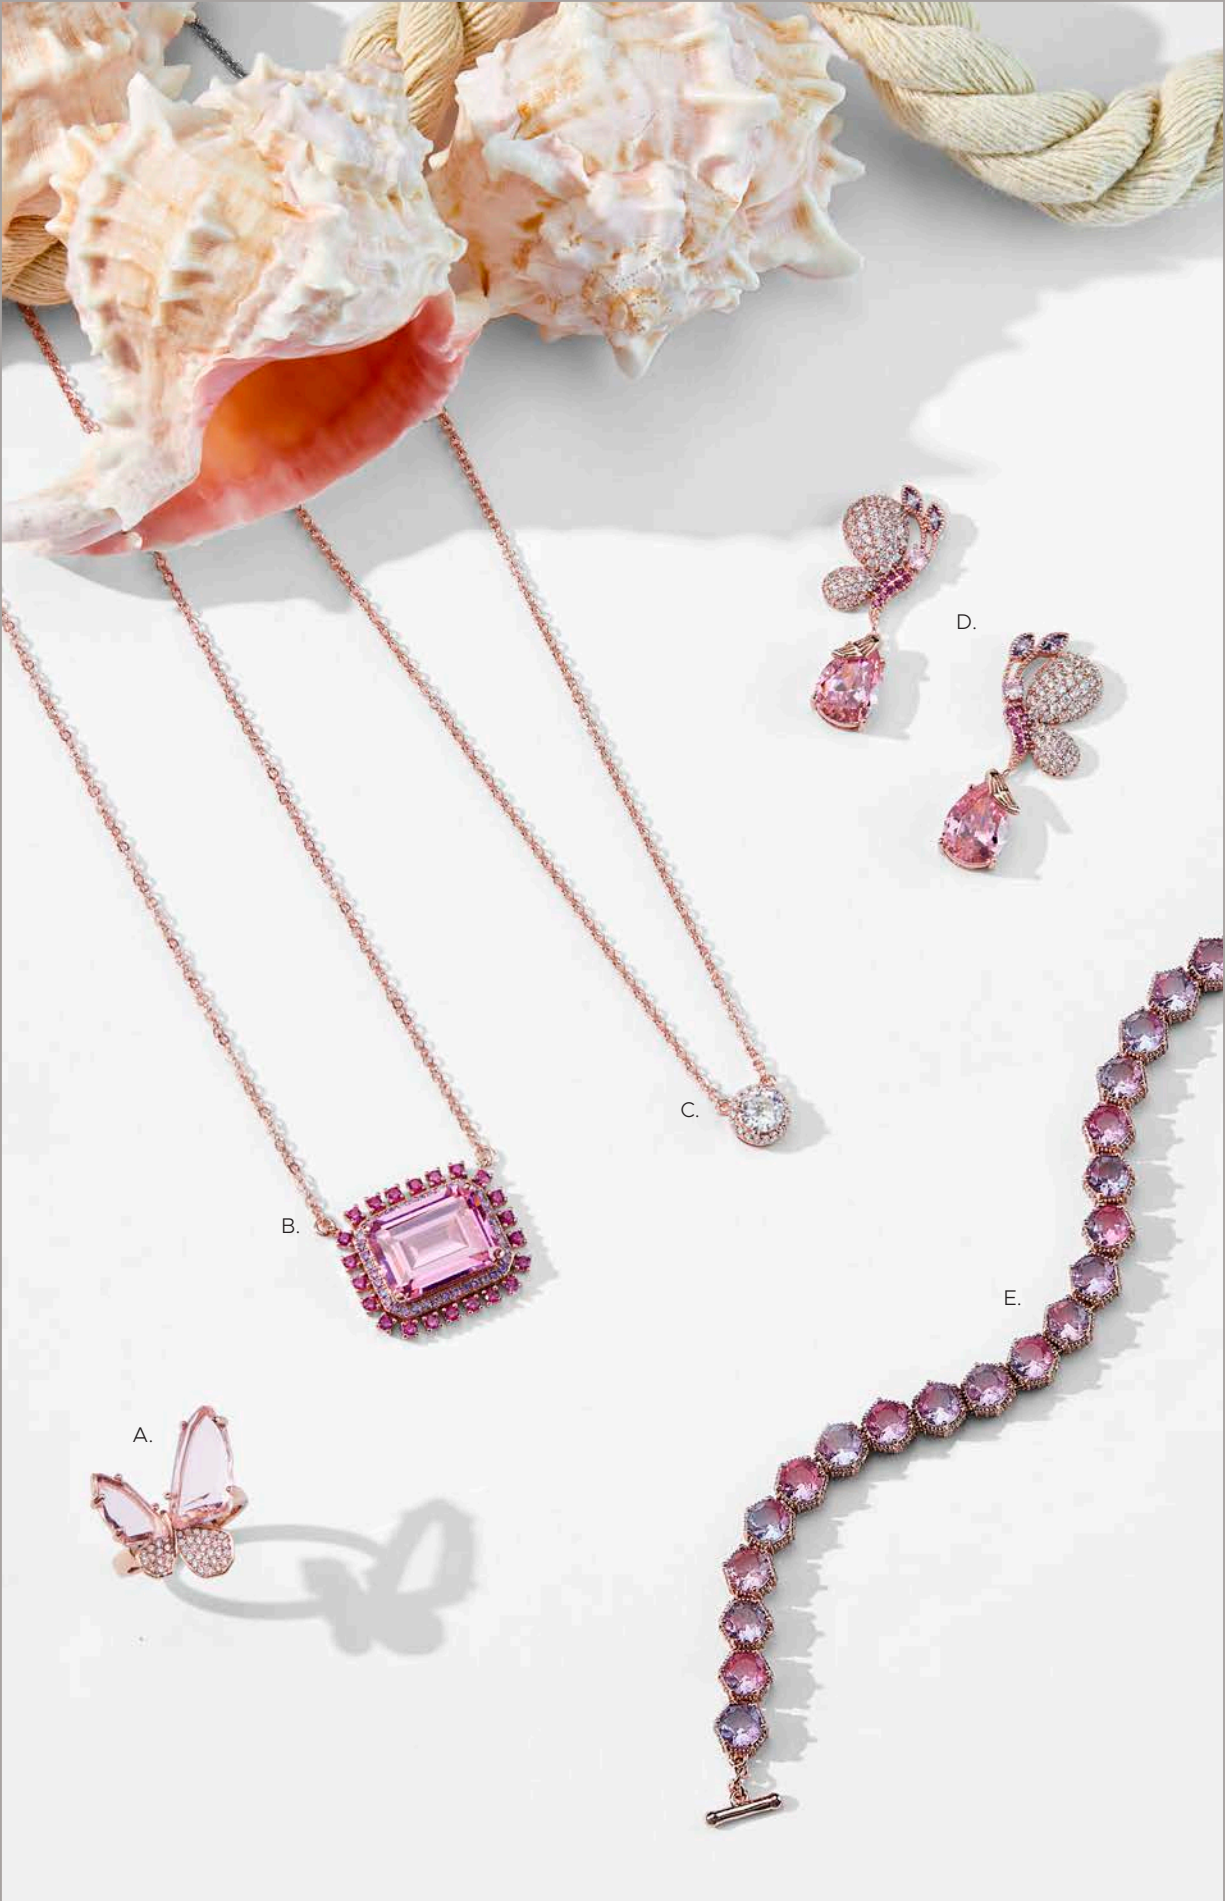

C.

>  
**SAFARI**

Genuine agate bracelets  
Set of 2 bracelets  
Stretch to fit.  
A. 13820 - \$122

---

>  
**CONGO**

Faux cheetah fur earrings,  
adorned with five handwoven  
silk tassels. 3" Long  
B. 14046  
STYLE DROP - \$20 WITH  
\$40 PURCHASE

CZ earrings  
2 1/2" Long  
E. 14099 - \$68