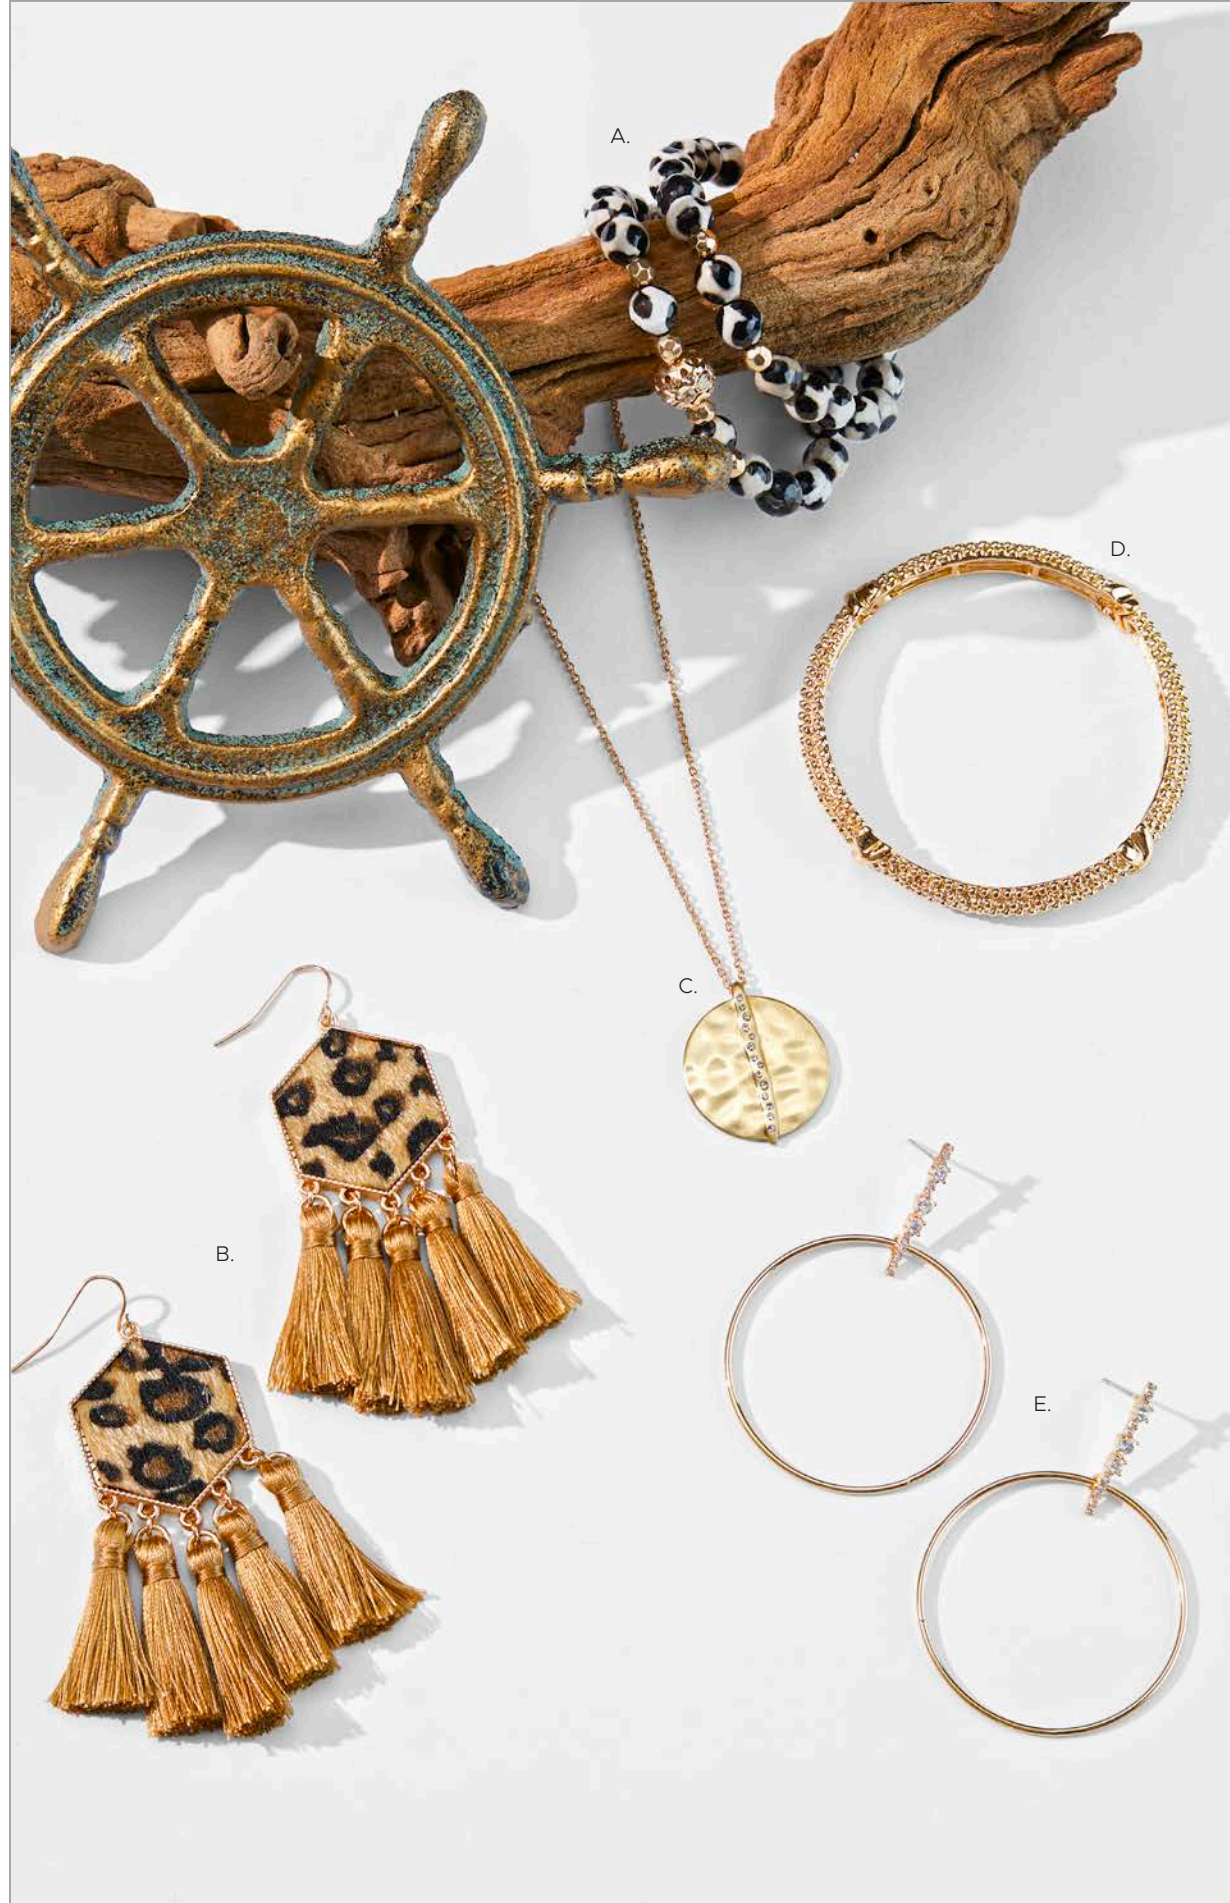

C.

>  
**SAFARI**

Genuine agate bracelets  
Set of 2 bracelets  
Stretch to fit.  
A. 13820 - \$122

---

>  
**CONGO**

Faux cheetah fur earrings,  
adorned with five handwoven  
silk tassels. 3" Long  
B. 14046  
STYLE DROP - \$20 WITH  
\$40 PURCHASE

---

>  
**NAUTICAL**

Necklace is available in matte  
gold or silver adorned  
with crystals. - 16" + 3"  
C. 14101 - \$60

---

>  
**RICA**

Gold or silver bracelet  
Stretch to fit.  
D. 13665 - \$44

---

>  
**VACAY**

CZ earrings  
2 1/2" Long  
E. 14099 - \$68