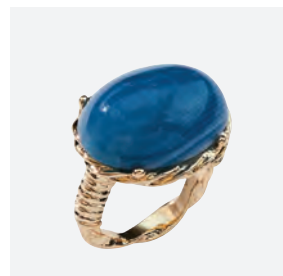

Freshwater Earrings

D. 13549
Gold or Silver - 2 1/4"
Genuine Freshwater Pearls

\$176

Bahama Necklace

13762
Genuine Freshwater Pearls, Jade, Turquoise, Labradorite
3 in 1 - 16", 17, 20"+3"

\$48

Hula Earrings

13755
Available in Genuine Turquoise or Peach Jade
3/4"

\$64

Napa Earrings

13895
Gold or Silver
2 3/4" long

**BUY 2
GET 4
HALF OFF**

\$50

Stormi Ring

13894
Genuine Hand Dyed Jade
Size 6-10

14015
Hand-cut Silk
3 1/2" long

\$38

Dandy Necklace

14013
Available in Blue, Pink, or Yellow
16" + 3"

\$50

Lavender Bracelet

14029
Crystals , Clay Beads, and Freshwater Pearls
Stretch to Fit

\$80

Faye Bracelet

14002
Pink, White or Blue
Stretch to fit - 2 1/2" diameter

A.

A. 13995
Micro Pearl, Crystals and Enamel
1/2"

B.

B. 13460
Two-tone Gold & Silver
40" + 2 1/2"

C.

D. 13642
Gold or Silver
3"