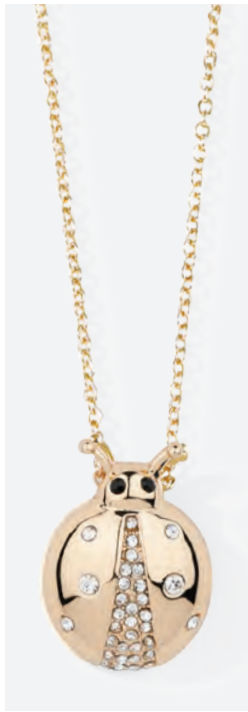

\$114

Selena Earrings

13988
Gold / Topaz or Silver/Clear Crystals
3 1/2" long

\$76

Palmer Ring

13996
CZs
Size 6-10

\$76

Wanderlust Necklace

13874
CZs
16" + 3"

\$124

Darcey Bracelet

13648
Crystals - Adjustable

\$106

Creme Bracelet

13466
Set of 5 - Crystals & Glass Beads - Stretch to Fit

\$68