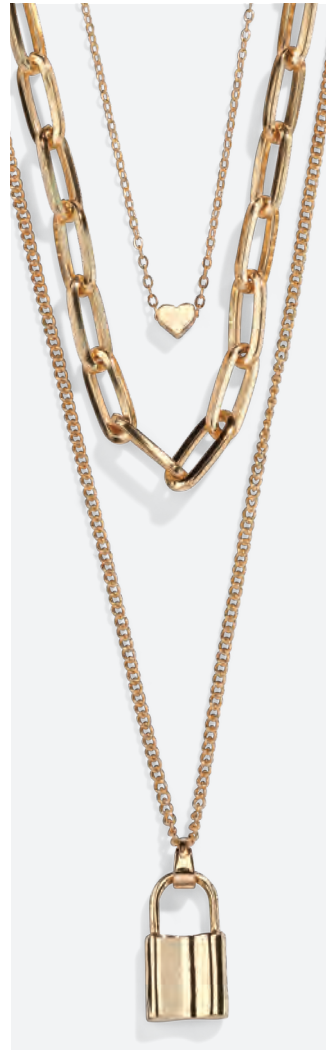

\$94

Passion Ring

14023
CZs
Size 6-10

\$86

Stevie Earrings

14000
Crystals - Set of 3
1" long

\$46

Sunset Earrings

13641
Available in Pink, Blue, or Black
2 3/4"

\$60

Elexa Necklace

13659
Gold or Silver - 3 in 1 Style
15" - 20" - 24" + 3"

\$94

Austin Bracelet

13811
Glass Crystals - Gold or Silver - Adjustable

\$60

Dancer Earrings

14006
CZs
1/2" long

\$38

Flair Bracelet

10287
Gold or Silver - Adjustable - 2 1/4" diameter

\$128

Willa Necklace

14022
CZs
16" + 3"