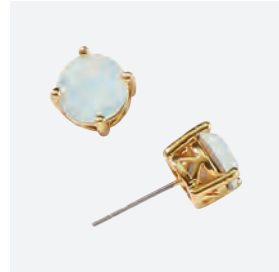

$28 Impression Earrings

13922
CZs
Violet, Opal, Turquoise, or Pink Opal

IMPRESSION