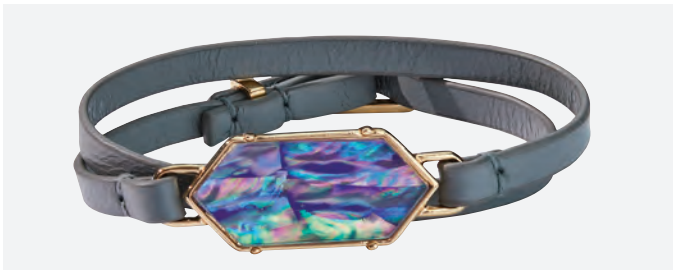

$108

Aura Bracelet

13892
Genuine Lilac Abalone & Genuine Leather
15"