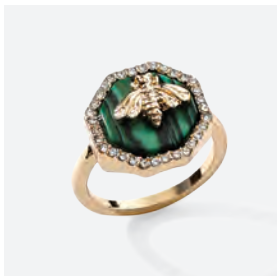

\$34

Dimension Ring

12637
Gold or Silver
Size 6-10

\$64

Canyon Earrings

14010
1 3/4" diameter

\$76

Abel Bracelet

13989
Genuine Bamboo Agate
2 1/2" diameter - Stretch to fit

\$70

Silas Necklace

13901
16" + 3"

\$42

Kahlua Earrings

14014
Evergreen Wood - 2 3/4" long

\$70

Meadow Bracelet

13867
Genuine Tiger's Eye, Malachite,
Amazonite & CZs - Available in Brown,
Green or Mint - Stretch to Fit

\$48

Awaken Ring

14032
Crystals
Size 6-10

\$50

Woodland Earrings

13911
Grass Tree Beads
2" diameter

\$44

Trinket Pendant

14037
Reversible from gold to silver
1" long

\$44

Treasure Charm

14017
Reversible from gold to silver
1 1/4" long

\$70

Mariposa Ring