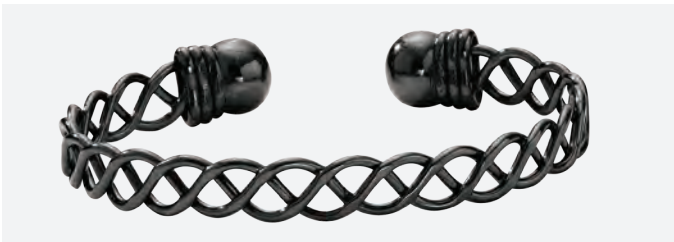

13636
Hematite Crystals, Glass beads and Genuine Quartz - Removable pendant
32"

\$50

Ziggy Ring

13326
CZs
Size 6-10

**BUY 2
GET 4
HALF OFF**

\$30

Focus Bracelet

12769
Crystals
7 1/2"