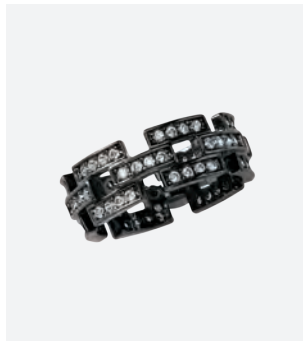

13636
Hematite Crystals, Glass beads and Genuine Quartz - Removable pendant
32"

\$50

Ziggy Ring

13326
CZs
Size 6-10

**BUY 2
GET 4
HALF OFF**

\$30

Focus Bracelet

12769
Crystals
7 1/2"