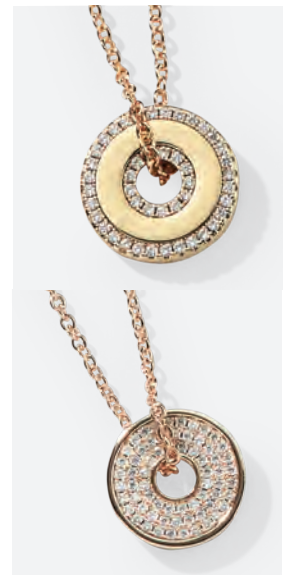

Electric Necklace

14004
Crystals
Gold or Silver - 2 in 1 Style
15" & 17" + 3"

\$44

Jolene Earrings

13925
2 1/2" diameter

\$80

Promise Ring

13794
CZs
Gold or Silver
Size 6-10

\$122

Safari Bracelet

13820
Genuine Agate
Set of 2 - Stretch to Fit

\$72

Serena Bracelet

11760
Crystals - Gold, Rose Gold or Hematite
Stretch to Fit

\$86

Sutton Necklace

13790
CZs - Reversible
Gold or Silver
16" + 3"

\$68

Rosewood Necklace

13608
Gold or Silver
32" + 3"

\$52

Chesney Earrings

13678
Set of 3
2 3/4" - 2" - 1 1/4"

\$184

Dawson Bracelet

13791
CZs
Gold & Silver - Hinge Closure
2 1/2" diameter

BUY 2
GET 4
HALF OFF

\$114

Heaven Necklace

14024
CZs
24" + 3"

\$126

Idol Necklace